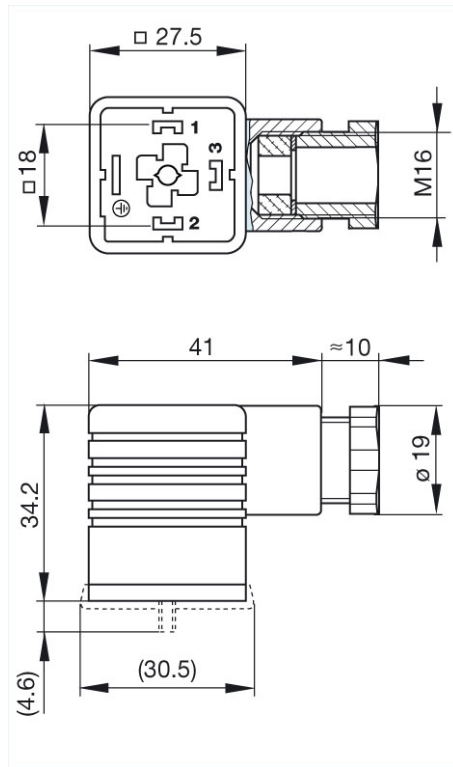

HIRSCHMANN

A BELDEN BRAND

Industrial Connecting Solutions:Rectangular Connectors:Valve Connectors (Type A -B -C):Type A:Field Attachable Valve Connectors:Valve Connectors (DIN EN 175 301-803):GDM 2016 schwarz/black
<https://www.e-catalog.beldensolutions.com:443/link/57078-24228-256261-256266-256270-276215-24311-35579/en/conf/ui/state>

Picture

Drawing

Belden Deutschland GmbH

Im Gewerbepark 2
58579 Schalksmühle
Germany
Phone: +49 7127/14-1806
E-Mail: icos-sales@belden.com

The information published in the websites has been compiled as carefully as possible. It is subject to alteration without notice in technical as well as in price-related/commercial respect. The complete information and data were available on user documentation. Mandatory information can only be obtained by a concrete query.